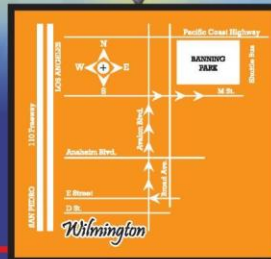

**LOS ANGELES
LONG BEACH**

**HARBOR
LABOR COALITION**

Labor Day Parade

Anniversary

45th

Fighting for the future of Labor

March starts at: Broad & E. St.
in Wilmington. Assembly begins
at 8 a.m., March departs at 10 a.m.
Rally at Banning Park at 12 p.m.
Speakers, Music, Shuttle buses,
Hot Dogs, Soft Drinks & more!

La Marcha comienza en: Broad y E. St
en Wilmington. Formacion empieza
8 a.m. - La Marcha sale 10 a.m. Reunion
en Banning Park 12 p.m. - Voceros,
Musica, Autobuses de transporte, Hot
Dogs, Sodas y Mucho mas!