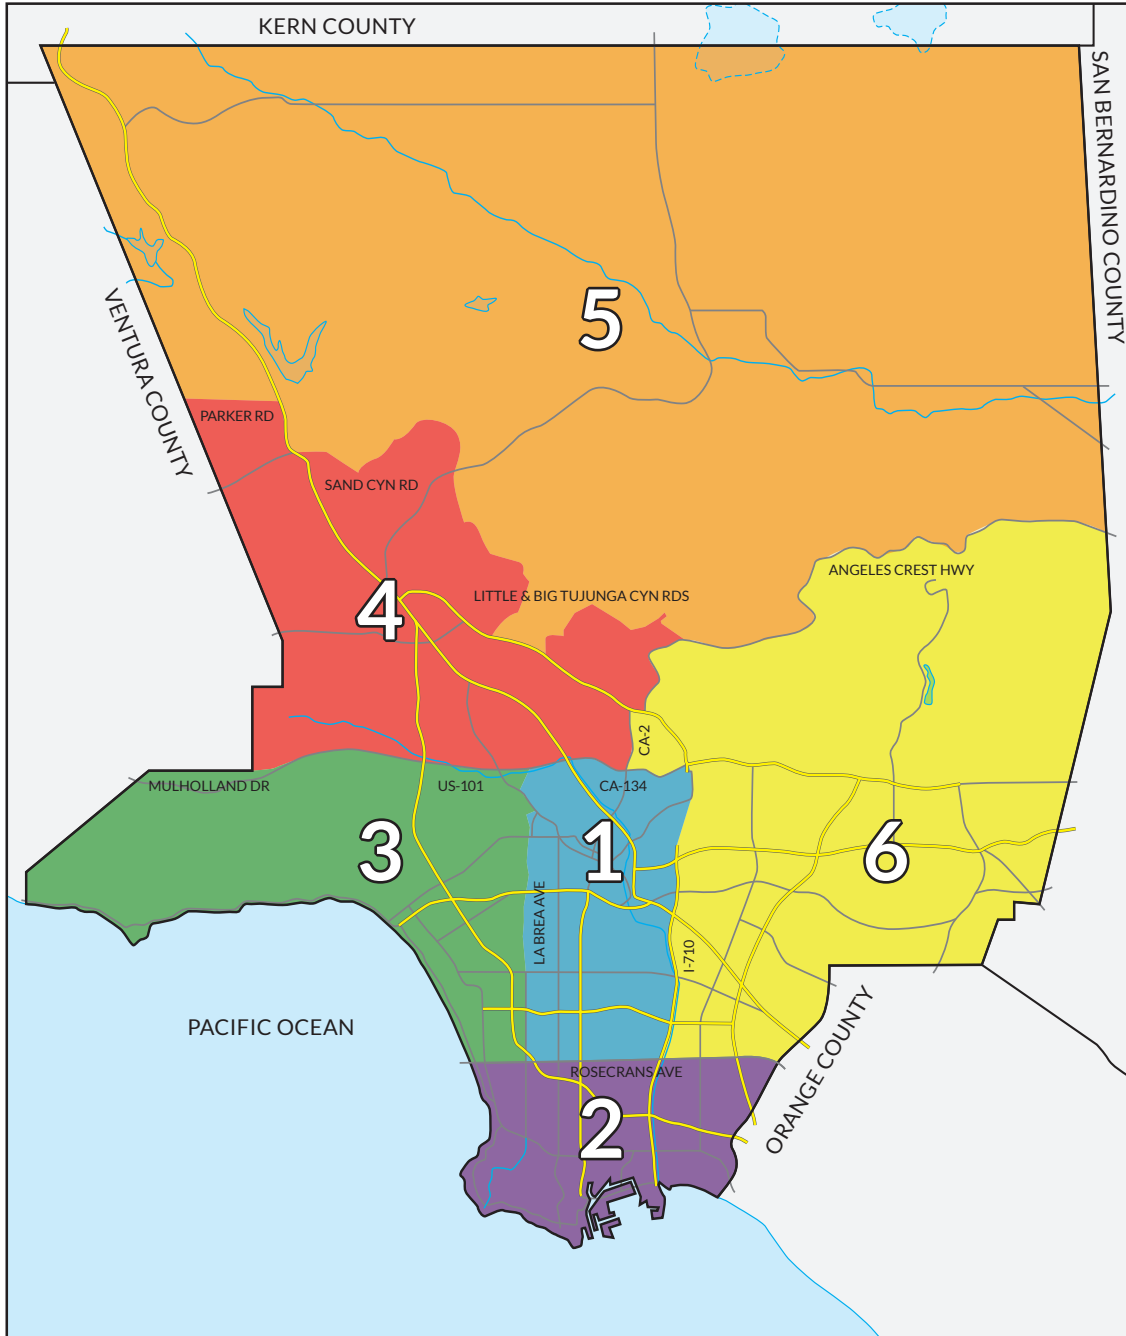

IBEW 11 DISTRICTS

MAIN OFFICE

IBEW 11
297 N. Marengo Ave.
Pasadena, CA 91101
626-243-9700

REFINERIES

Agent: Manny Solis
Office: 626-243-9700 ext. 1044
Cell: 626-318-7442
msolis@ibew11.org

DISTRICTS

DISTRICT 1 SOUTH