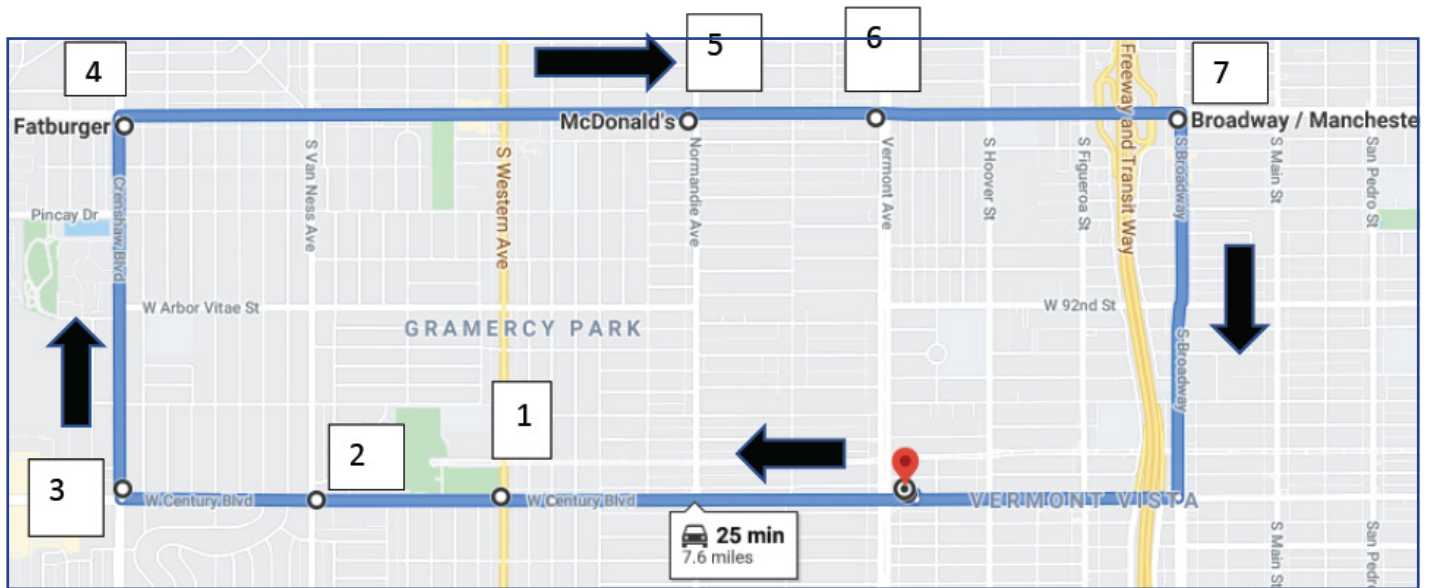

BUS ROUTES

West Valley Family YMCA SPA 2
18810 Vanowen Street, Reseda, CA 91335

- 1) Reseda / Victory
- 2) Victory / Tampa
- 3) Victory / Winnetka
- 4) Roscoe / Reseda
- 5) Reseda / Sherman Way
- 6) Sherman Way / Tampa

BUS ROUTES

Ketchum-Downtown YMCA SPA 4
401 S Hope St, Los Angeles, CA 90071

- 1) 6th / Olive
- 2) 6th / Spring
- 3) 6th / Los Angeles
- 4) 1st / Main
- 5) 1st / Grand
- 6) 2nd / Beaudry
- 7) 6th / Beaudry
- 8) 6th / Flower

BUS ROUTES

Anderson Munger Family YMCA SPA 4
4301 W 3rd St, Los Angeles, CA 90020

- 1) **Western / Santa Monica**
- 2) **Santa Monica / Vermont**
- 3) **Sunset / Silverlake**
- 4) **Silverlake / Temple**
- 5) **Beverly / Vermont**
- 6) **Vermont / 3rd**

BUS ROUTES

Collins & Katz Family YMCA SPA 5
1466 S Westgate Ave, Los Angeles, CA 90025

- 1) Wilshire / San Vicente
- 2) Wilshire / Sepulveda
- 3) Sepulveda / Santa Monica
- 4) Sepulveda / Exposition
- 5) Venice / Globe
- 6) Venice / Centinela
- 7) Bundy / Exposition